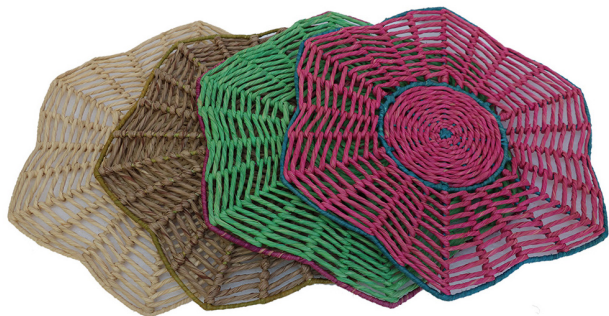

## BLOSSOM Placemat-RFPM24

(BLOSS RFPM-24)

SKU:

Categories: [Hot Plate](#), [Placemat](#), [Table Top](#)

Color: Gray, Green, Natural, Pink

### Product Description

**Product name :** BLOSSOM Placemat-RFPM24 **Product code :** BLOSS RFPM-24 **Size :** Dia.40.5 cm.  
(thick 2cm) **Description :** BLOSSOM Placemat in woven raffia on powder-coated wire frame **Color :**

- Pink
  - Green
  - Gray
  - Natural
-