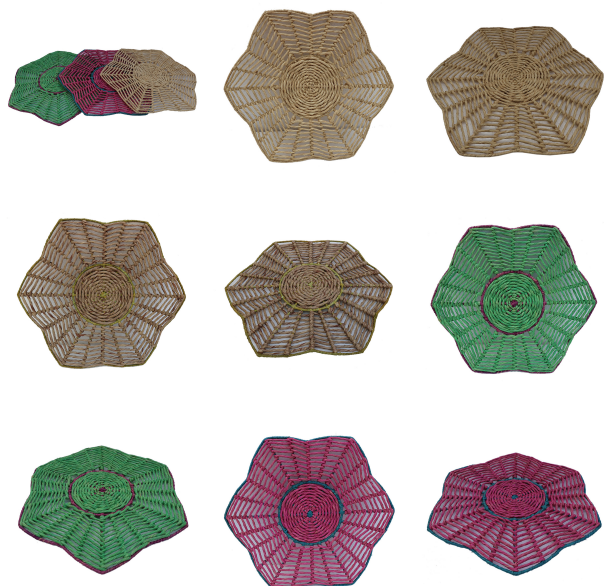

## BLOSSOM Placemat-RFPM24

(BLOSS RFPM-24)

SKU:

Categories: [Hot Plate](#), [Placemat](#), [Table Top](#)

Color: Gray, Green, Natural, Pink

### Product Description

**Product name :** BLOSSOM Placemat-RFPM24 **Product code :** BLOSS RFPM-24 **Size :** Dia.40.5 cm.  
(thick 2cm) **Description :** BLOSSOM Placemat in woven raffia on powder-coated wire frame **Color :**

- Pink
  - Green
  - Gray
  - Natural
-