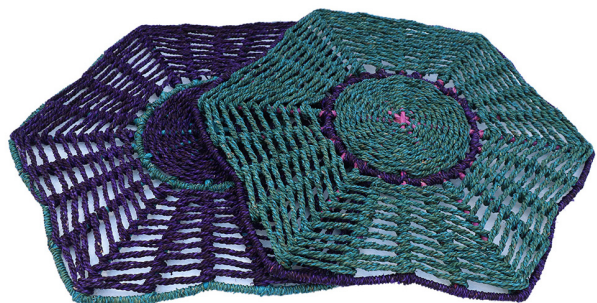

BLOSSOM Placemat-TPM24

(BLOSS TPM-24)

SKU:

Categories: [Hot Plate](#), [Placemat](#), [Table Top](#)

Water Hyacinth Color: Blue, Purple

Product Description

Product name : BLOSSOM Placemat-TPM24 **Product code :** BLOSS TPM-24 **Size :** Dia.41cm. (thick 2cm) **Description :** BLOSSOM Placemat in woven twisted water hyacinth on powder-coated wire frame **Color :**

- Purple

- Blue
-