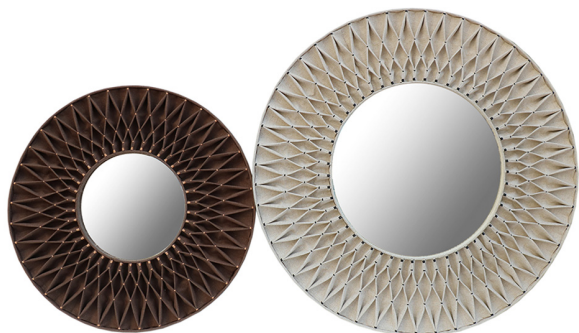

POON Hemp Mirror-RO

(POON-HPMR/RO)

SKU:

Categories: [Decorative](#), [Mirror](#)

Size: L, S Color: Brown, Natural

Product Description

Product name : POON Hemp Mirror-RO **Product code :** POON HPMR/RO **Size :**

- Large size : Dia.80 x 6 cm.
- Small size : Dia.60 x 6 cm.

Description : Poon Hemp Mirror decorated with pleated stiched hemp fabric, tied with wax thread **Color :**

- Natural
 - Brown
-