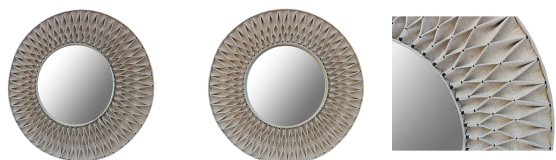

POON Hemp Mirror-RO

(POON-HPMR/RO)

SKU:

Categories: [Decorative](#), [Mirror](#)

Size: L, S Color: Brown, Natural

Product Description

Product name : POON Hemp Mirror-RO **Product code :** POON HPMR/RO **Size :**

- Large size : Dia.80 x 6 cm.
- Small size : Dia.60 x 6 cm.

Description : Poon Hemp Mirror decorated with pleated stiched hemp fabric, tied with wax thread **Color :**

- Natural
 - Brown
-