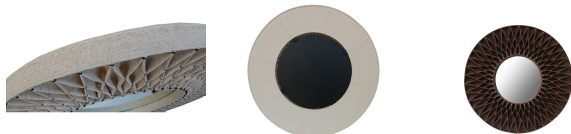

POON Hemp Mirror-RO

(POON-HPMR/RO)

SKU:

Categories: [Decorative](#), [Mirror](#)

Size: L, S Color: Brown, Natural

Product Description

Product name : POON Hemp Mirror-RO **Product code :** POON HPMR/RO **Size :**

- Large size : Dia.80 x 6 cm.
- Small size : Dia.60 x 6 cm.

Description : Poon Hemp Mirror decorated with pleated stiched hemp fabric, tied with wax thread **Color :**

- Natural
 - Brown
-