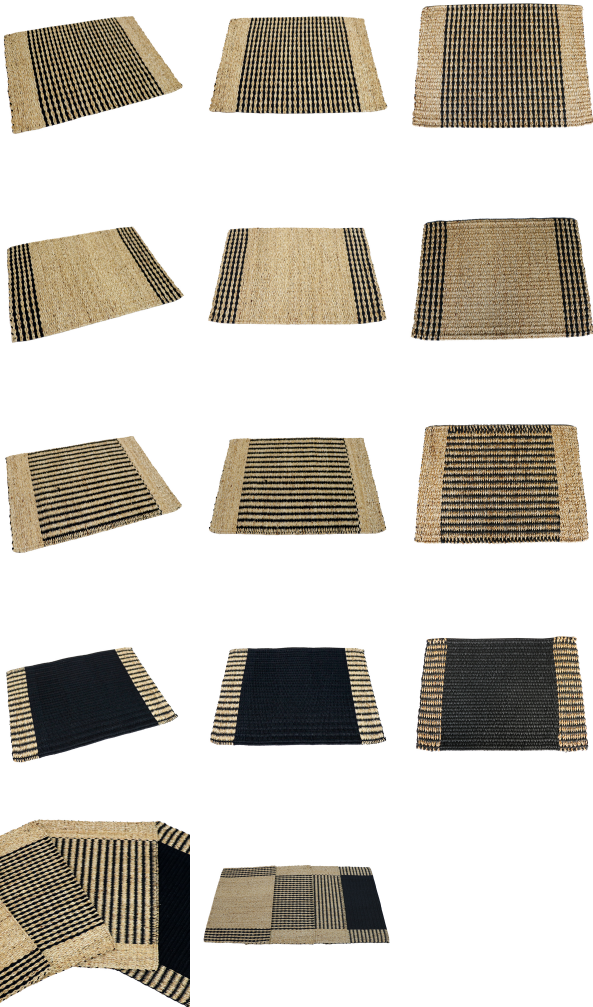

Water Hyacinth & Cotton Placemat

(TCWP)

SKU:

Categories: [Hot Plate](#), [Placemat](#), [Table Top](#)

Model: 210, 211, 212, 213

Product Description

Product name : Black Cotton & Twisted Water Hyacinth Placemat **Product code :**

- TCWP-210
- TCWP-211
- TCWP-212
- TCWP-213

Description : Black cotton & twisted water hyacinth placemat w/ twisted water hyacinth edged **Size** : W33 x L46 cm.
