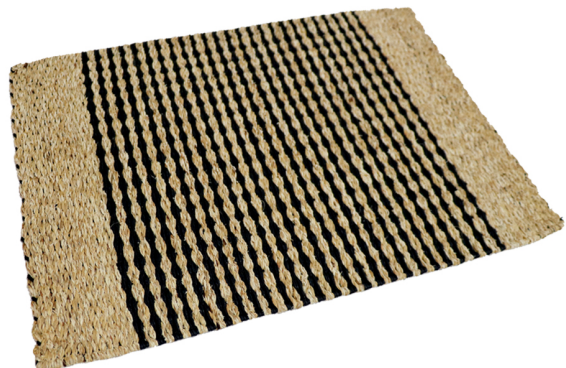

Black Cotton & Twisted Water Hyacinth Placemat

(TCWP-210)

SKU:

Categories: [Placemat](#), [Table Top](#)

Product Description

Product name : Black Cotton & Twisted Water Hyacinth Placemat **Product code** : TCWP-210 (T/S/T)

Description : Black cotton & Twisted water hyacinth placemat w/ twisted water hyacinth edged **Size** : 33 x 46 cm.
