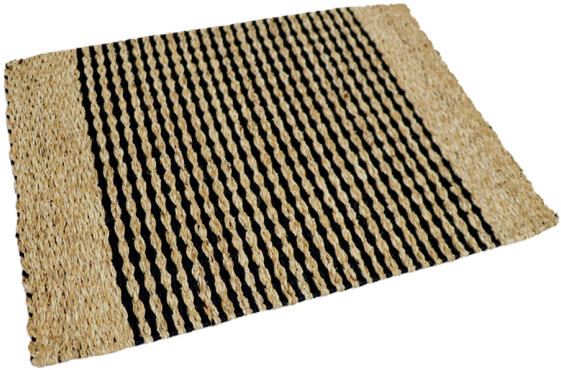

Black Cotton & Twisted Water Hyacinth Placemat

(TCWP-210)

SKU:

Categories: [Placemat](#), [Table Top](#)

Product Description

Product name : Black Cotton & Twisted Water Hyacinth Placemat **Product code** : TCWP-210 (T/S/T)

Description : Black cotton & Twisted water hyacinth placemat w/ twisted water hyacinth edged **Size** : 33 x 46 cm.
