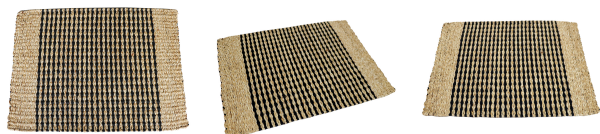

Black Cotton & Twisted Water Hyacinth Placemat

(TCWP-210)

SKU:

Categories: [Placemat](#), [Table Top](#)

Product Description

Product name : Black Cotton & Twisted Water Hyacinth Placemat **Product code** : TCWP-210 (T/S/T)

Description : Black cotton & Twisted water hyacinth placemat w/ twisted water hyacinth edged **Size** : 33 x 46 cm.
