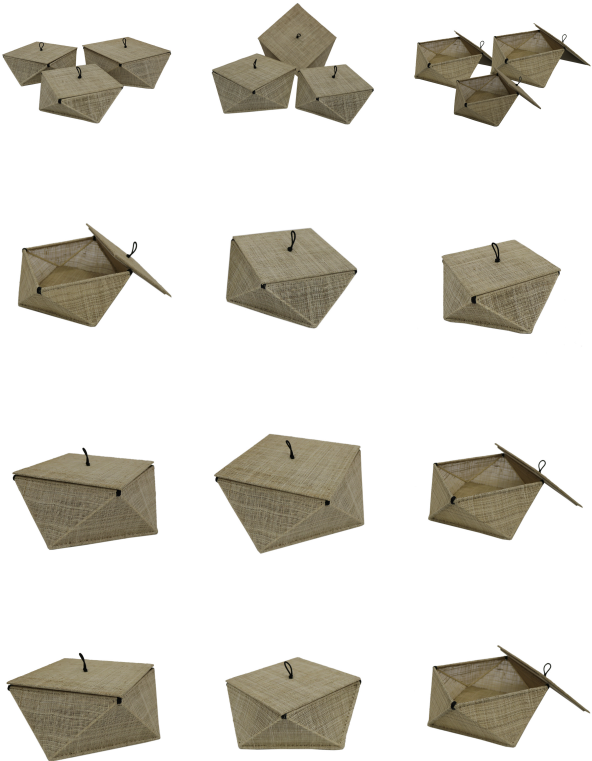

Pubb Palm Box

(PUBB PALM-BX)

SKU:

Categories: [Box](#)

Size: L, M, S

Product Description

Product name : PUBB Palm Box

Product code :

- PUBB PALM BX - L
- PUBB PALM BX - M

- PUBB PALM BX - S

Description : PUBB Box made of wire frame and palm leaves fibre with black wax thread wrapped in 4 corners

Size :

- L - W27 x L27 x H10.5 cm.
 - M - W24 x L24 x H9.5 cm.
 - S - W22 x L22 x H8.5 cm.
-