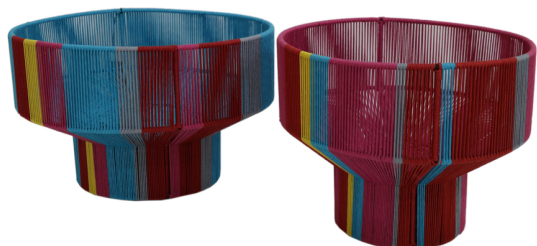

Melange Fruit Bowl02

(MELANGE BOWL02)

SKU:

Categories: [Basket & Bowl](#)

Size: L, S

Product Description

Product name : Melange Fruit Bowl - 02

Product code :

- MELANGE BOWL02 L - Blue Tone
- MELANGE BOWL02 S - Pink Tone

Product description : Melange Fruit Bowl of wire frame, hand-wrapped with cotton rope

Size :

- L - W35 x L35 x H22.5 cm.

- S - W28.5 x L28.5 x H22.5 cm.
-