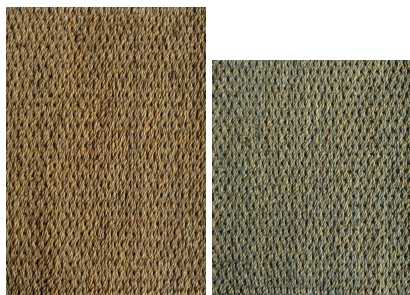

Nim Melee Water Hyacinth (Mini) Armchair

(NIM MELEE WH)

SKU:

Categories: [Armchair](#), [Furniture](#)

Water Hyacinth Color: Brown, Grey, Natural

Product Description

Product name : NIM Melee Water Hyacinth (Mini) Armchair **Product code :** NIM MELEE WH **Color :**

- Natural
- Brown
- Grey

Product description : Handwoven twisted water hyacinth in natural color armchair with small polystyrene balls stuffing (removable cover) **Size :** W70 x L65 x H75 cm.
