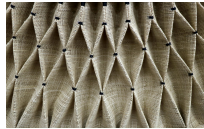

## Poon Palm Mirror

(POON PALM-MR/RO)

SKU:

Categories: [Decorative](#), [Mirror](#), [Wall Covering](#)

Size: ROL, ROM, ROS

### Product Description

**Product name :** POON Palm Round Mirror **Product code :**

- POON PALM-MR/ROL
- POON PALM-MR/ROM
- POON PALM-MR/ROS

**Product description :** Poon Palm Mirror decorated with pleated stiched palm fibre, tied with black wax

thread **Size** :

- ROL - Dia.80 x 6 cm.
  - ROM - Dia.70 x 6 cm.
  - ROS - Dia.60 x 6 cm.
-