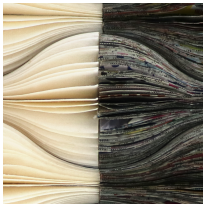

# Mulberry paper and Newspaper Wall Art

(Half Wall Art)

SKU:

Categories: [Decorative](#), [Wall art](#)

Model: AH Option, AV Option, BH Option, BV Option, Option 1, Option 2  
Material: Mulberry Paper, Newspaper

## Product Description

**Product name** : Mulberry paper and Newspaper Wall Art **Product code** : HALF WALL ART **Product description** : HALF Wall Art module with mulberry paper and newspaper in combination **Size** :