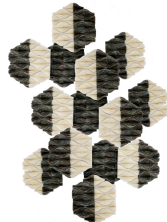

# Mulberry paper and Newspaper Wall Art

(Half Wall Art)

SKU:

Categories: [Decorative](#), [Wall art](#)

Model: AH Option, AV Option, BH Option, BV Option, Option 1, Option 2  
Material: Mulberry Paper, Newspaper

## Product Description

**Product name** : Mulberry paper and Newspaper Wall Art **Product code** : HALF WALL ART **Product description** : HALF Wall Art module with mulberry paper and newspaper in combination **Size** :