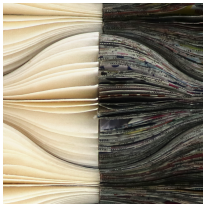

Mulberry paper and Newspaper Wall Art

(Half Wall Art)

SKU:

Categories: [Decorative](#), [Wall art](#)

Model: AH Option, AV Option, BH Option, BV Option, Option 1, Option 2
Material: Mulberry Paper, Newspaper

Product Description

Product name : Mulberry paper and Newspaper Wall Art **Product code** : HALF WALL ART **Product description** : HALF Wall Art module with mulberry paper and newspaper in combination **Size** :