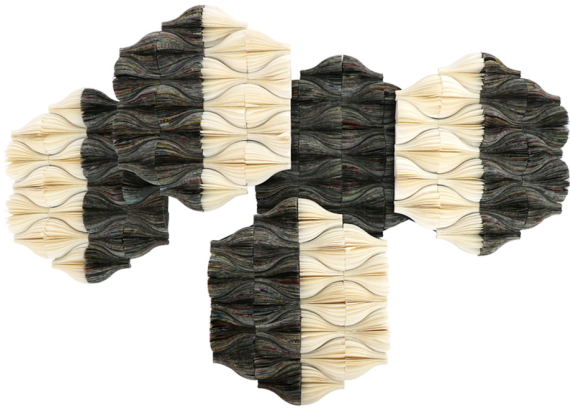

# Mulberry paper and Newspaper Wall Art

(Half Wall Art)

SKU:

Categories: [Decorative](#), [Wall art](#)

Model: AH Option, AV Option, BH Option, BV Option, Option 1, Option 2  
Material: Mulberry Paper, Newspaper

## Product Description

**Product name** : Mulberry paper and Newspaper Wall Art **Product code** : HALF WALL ART **Product description** : HALF Wall Art module with mulberry paper and newspaper in combination **Size** :