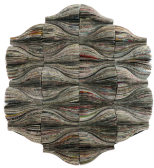

Mulberry paper and Newspaper Wall Art

(Half Wall Art)

SKU:

Categories: [Decorative](#), [Wall art](#)

Model: AH Option, AV Option, BH Option, BV Option, Option 1, Option 2
Material: Mulberry Paper, Newspaper

Product Description

Product name : Mulberry paper and Newspaper Wall Art **Product code** : HALF WALL ART **Product description** : HALF Wall Art module with mulberry paper and newspaper in combination **Size** :