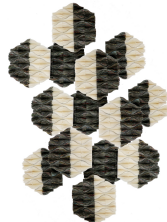

Mulberry paper and Newspaper Wall Art

(Half Wall Art)

SKU:

Categories: [Decorative](#), [Wall art](#)

Model: AH Option, AV Option, BH Option, BV Option, Option 1, Option 2
Material: Mulberry Paper, Newspaper

Product Description

Product name : Mulberry paper and Newspaper Wall Art **Product code** : HALF WALL ART **Product description** : HALF Wall Art module with mulberry paper and newspaper in combination **Size** :