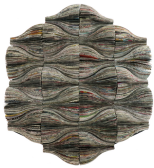

# Mulberry paper and Newspaper Wall Art

(Half Wall Art)

SKU:

Categories: [Decorative](#), [Wall art](#)

Model: AH Option, AV Option, BH Option, BV Option, Option 1, Option 2  
Material: Mulberry Paper, Newspaper

## Product Description

**Product name** : Mulberry paper and Newspaper Wall Art **Product code** : HALF WALL ART **Product description** : HALF Wall Art module with mulberry paper and newspaper in combination **Size** :