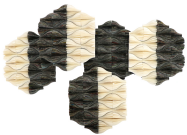

Mulberry paper and Newspaper Wall Art

(Half Wall Art)

SKU:

Categories: [Decorative](#), [Wall art](#)

Model: AH Option, AV Option, BH Option, BV Option, Option 1, Option 2
Material: Mulberry Paper, Newspaper

Product Description

Product name : Mulberry paper and Newspaper Wall Art **Product code** : HALF WALL ART **Product description** : HALF Wall Art module with mulberry paper and newspaper in combination **Size** :