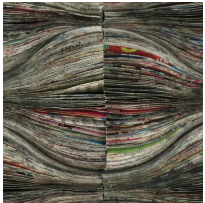

# Mulberry paper and Newspaper Wall Art

(Half Wall Art)

SKU:

Categories: [Decorative](#), [Wall art](#)

Model: AH Option, AV Option, BH Option, BV Option, Option 1, Option 2  
Material: Mulberry Paper, Newspaper

## Product Description

**Product name** : Mulberry paper and Newspaper Wall Art **Product code** : HALF WALL ART **Product description** : HALF Wall Art module with mulberry paper and newspaper in combination **Size** :