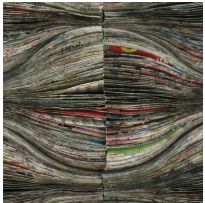

Mulberry paper and Newspaper Wall Art

(Half Wall Art)

SKU:

Categories: [Decorative](#), [Wall art](#)

Model: AH Option, AV Option, BH Option, BV Option, Option 1, Option 2
Material: Mulberry Paper, Newspaper

Product Description

Product name : Mulberry paper and Newspaper Wall Art **Product code** : HALF WALL ART **Product description** : HALF Wall Art module with mulberry paper and newspaper in combination **Size** :