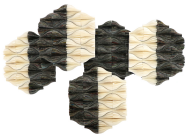

# Mulberry paper and Newspaper Wall Art

(Half Wall Art)

SKU:

Categories: [Decorative](#), [Wall art](#)

Model: AH Option, AV Option, BH Option, BV Option, Option 1, Option 2  
Material: Mulberry Paper, Newspaper

## Product Description

**Product name** : Mulberry paper and Newspaper Wall Art **Product code** : HALF WALL ART **Product description** : HALF Wall Art module with mulberry paper and newspaper in combination **Size** :