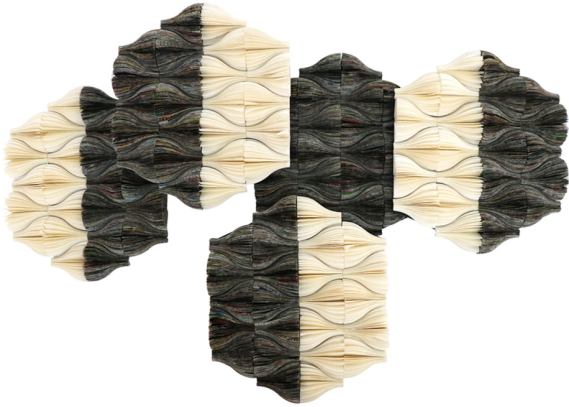

Mulberry paper and Newspaper Wall Art

(Half Wall Art)

SKU:

Categories: [Decorative](#), [Wall art](#)

Model: AH Option, AV Option, BH Option, BV Option, Option 1, Option 2
Material: Mulberry Paper, Newspaper

Product Description

Product name : Mulberry paper and Newspaper Wall Art **Product code** : HALF WALL ART **Product description** : HALF Wall Art module with mulberry paper and newspaper in combination **Size** :