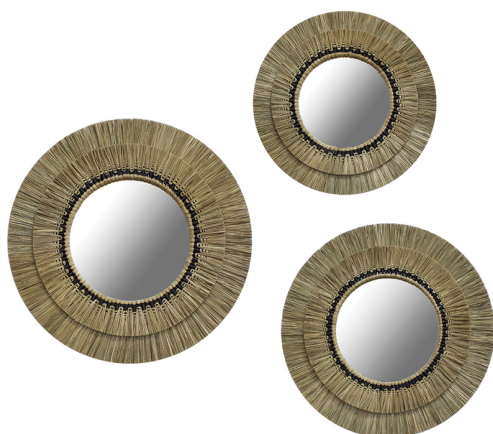

## Klom Round Mirror

(KLOM-MR/RO)

SKU:

Categories: [Decorative](#), [Mirror](#)

Size: ROL, ROM, ROS

### Product Description

**Product name :** Klom Round Mirror **Product code :**

- KLOM-MR/ROL
- KLOM-MR/ROM
- KLOM-MR/ROS

**Description :** Mirror decorated with reed hand tied with black wax thread, on powder-coated wire frame in round shape **Size :**

- ROL - Dia.80 x 8 cm.
  - ROM - Dia.70 x 8 cm.
  - ROS - Dia.60 x 8 cm.
-