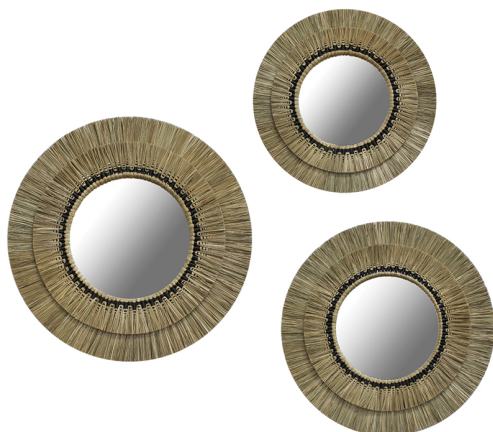

## Klom Round Mirror

(KLOM-MR/RO)

SKU:

Categories: [Decorative](#), [Mirror](#)

Size: ROL, ROM, ROS

### Product Description

**Product name :** Klom Round Mirror **Product code :**

- KLOM-MR/ROL
- KLOM-MR/ROM
- KLOM-MR/ROS

**Description :** Mirror decorated with reed hand tied with black wax thread, on powder-coated wire frame in round shape **Size :**

- ROL - Dia.80 x 8 cm.
  - ROM - Dia.70 x 8 cm.
  - ROS - Dia.60 x 8 cm.
-