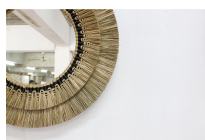

## Klom Round Mirror

(KLOM-MR/RO)

SKU:

Categories: [Decorative](#), [Mirror](#)

Size: ROL, ROM, ROS

### Product Description

**Product name :** Klom Round Mirror **Product code :**

- KLOM-MR/ROL
- KLOM-MR/ROM
- KLOM-MR/ROS

**Description :** Mirror decorated with reed hand tied with black wax thread, on powder-coated wire frame in round shape **Size :**

- ROL - Dia.80 x 8 cm.
  - ROM - Dia.70 x 8 cm.
  - ROS - Dia.60 x 8 cm.
-