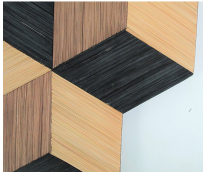

## Bamboo Wall Art

(HW-COMBINATION)

SKU:

Categories: [Decorative](#), [Wall art](#)

### Product Description

**Product name :** Bamboo Wall Art **Product code :** HW-COMBINATION **Description :** Wall Art module with bamboo in combination **Size :** W115 x L185 x 7(thick) cm.

---