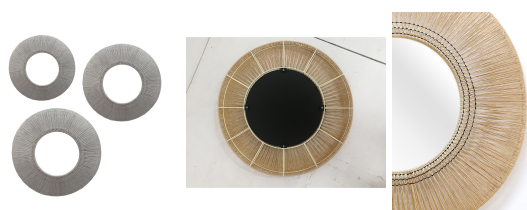

Poon Mirror-Polypropylene (PP)

(POON-MR/PP)

SKU:

Categories: [Decorative](#), [Mirror](#)

Polypropylene (PP) Color Way: Cream, Silver Size: L, M, S

Product Description

Product name : Poon Mirror-Polypropylene (PP) **Product code :**

- POON-MR/PP-L
- POON-MR/PP-M
- POON-MR/PP-S

Color :

- Cream
- Silver

Description : Poon Mirror decorated with polypropylene (PP) hand tied with wax thread, on powder-coated wire frame in round shape **Size :**

- L - Dia.80 x 5.5 cm.
 - M - Dia.70 x 5.5 cm.
 - S - Dia.60 x 5.5 cm.
-