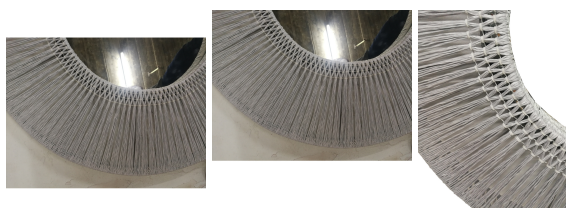

Poon Mirror-Polypropylene (PP)

(POON-MR/PP)

SKU:

Categories: [Decorative](#), [Mirror](#)

Polypropylene (PP) Color Way: Cream, Silver Size: L, M, S

Product Description

Product name : Poon Mirror-Polypropylene (PP) **Product code :**

- POON-MR/PP-L
- POON-MR/PP-M
- POON-MR/PP-S

Color :

- Cream
- Silver

Description : Poon Mirror decorated with polypropylene (PP) hand tied with wax thread, on powder-coated wire frame in round shape **Size :**

- L - Dia.80 x 5.5 cm.
 - M - Dia.70 x 5.5 cm.
 - S - Dia.60 x 5.5 cm.
-