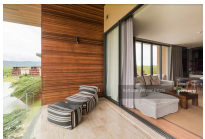

Handwoven Polypropylene - Nim Chair & Nim Foot

(NIM-SET)

SKU:

Categories: [Chair](#), [Ottoman](#), [Foot Stool & Pouffe](#), [Outdoor](#)

Polypropylene (PP) Color Way: Black & White Stripe, Cream Stripe, Float White & Grey, Grey Stripe, Plain Black, Silver Stripe

Product Description

Product name : Handwoven polypropylene - Nim Chair & Nim Foot **Product code :** NIM-SET **Color :**

- Grey color with stripe pattern
- Cream color with stripe pattern
- Silver color with stripe pattern