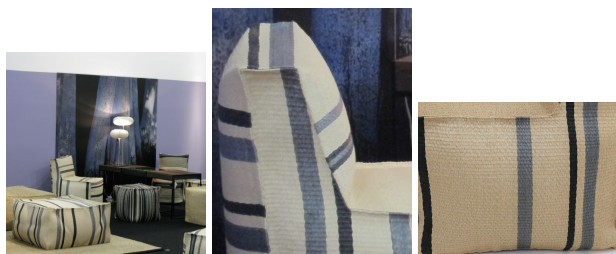

# Handwoven Polypropylene Dining Chair

(NIM-CHAIR/S)

SKU:

Categories: [Dining Chair](#), [Outdoor](#)

**Polypropylene (PP) Color Way:** Black & White Stripe, Cream Stripe, Grey Stripe

## Product Description

**Product name :** Handwoven polypropylene Dining Chair **Product code :** NIM-CHAIR/S **Color :**

- Grey color with stripe pattern
- Cream color with stripe pattern
- Black & White color with stripe pattern

**Description :** Handwoven polypropylene (PP) outdoor Dining Chair with small polystyrene balls stuffing. (removable cover) **Size :** W48 x L60 x D78 cm.

---